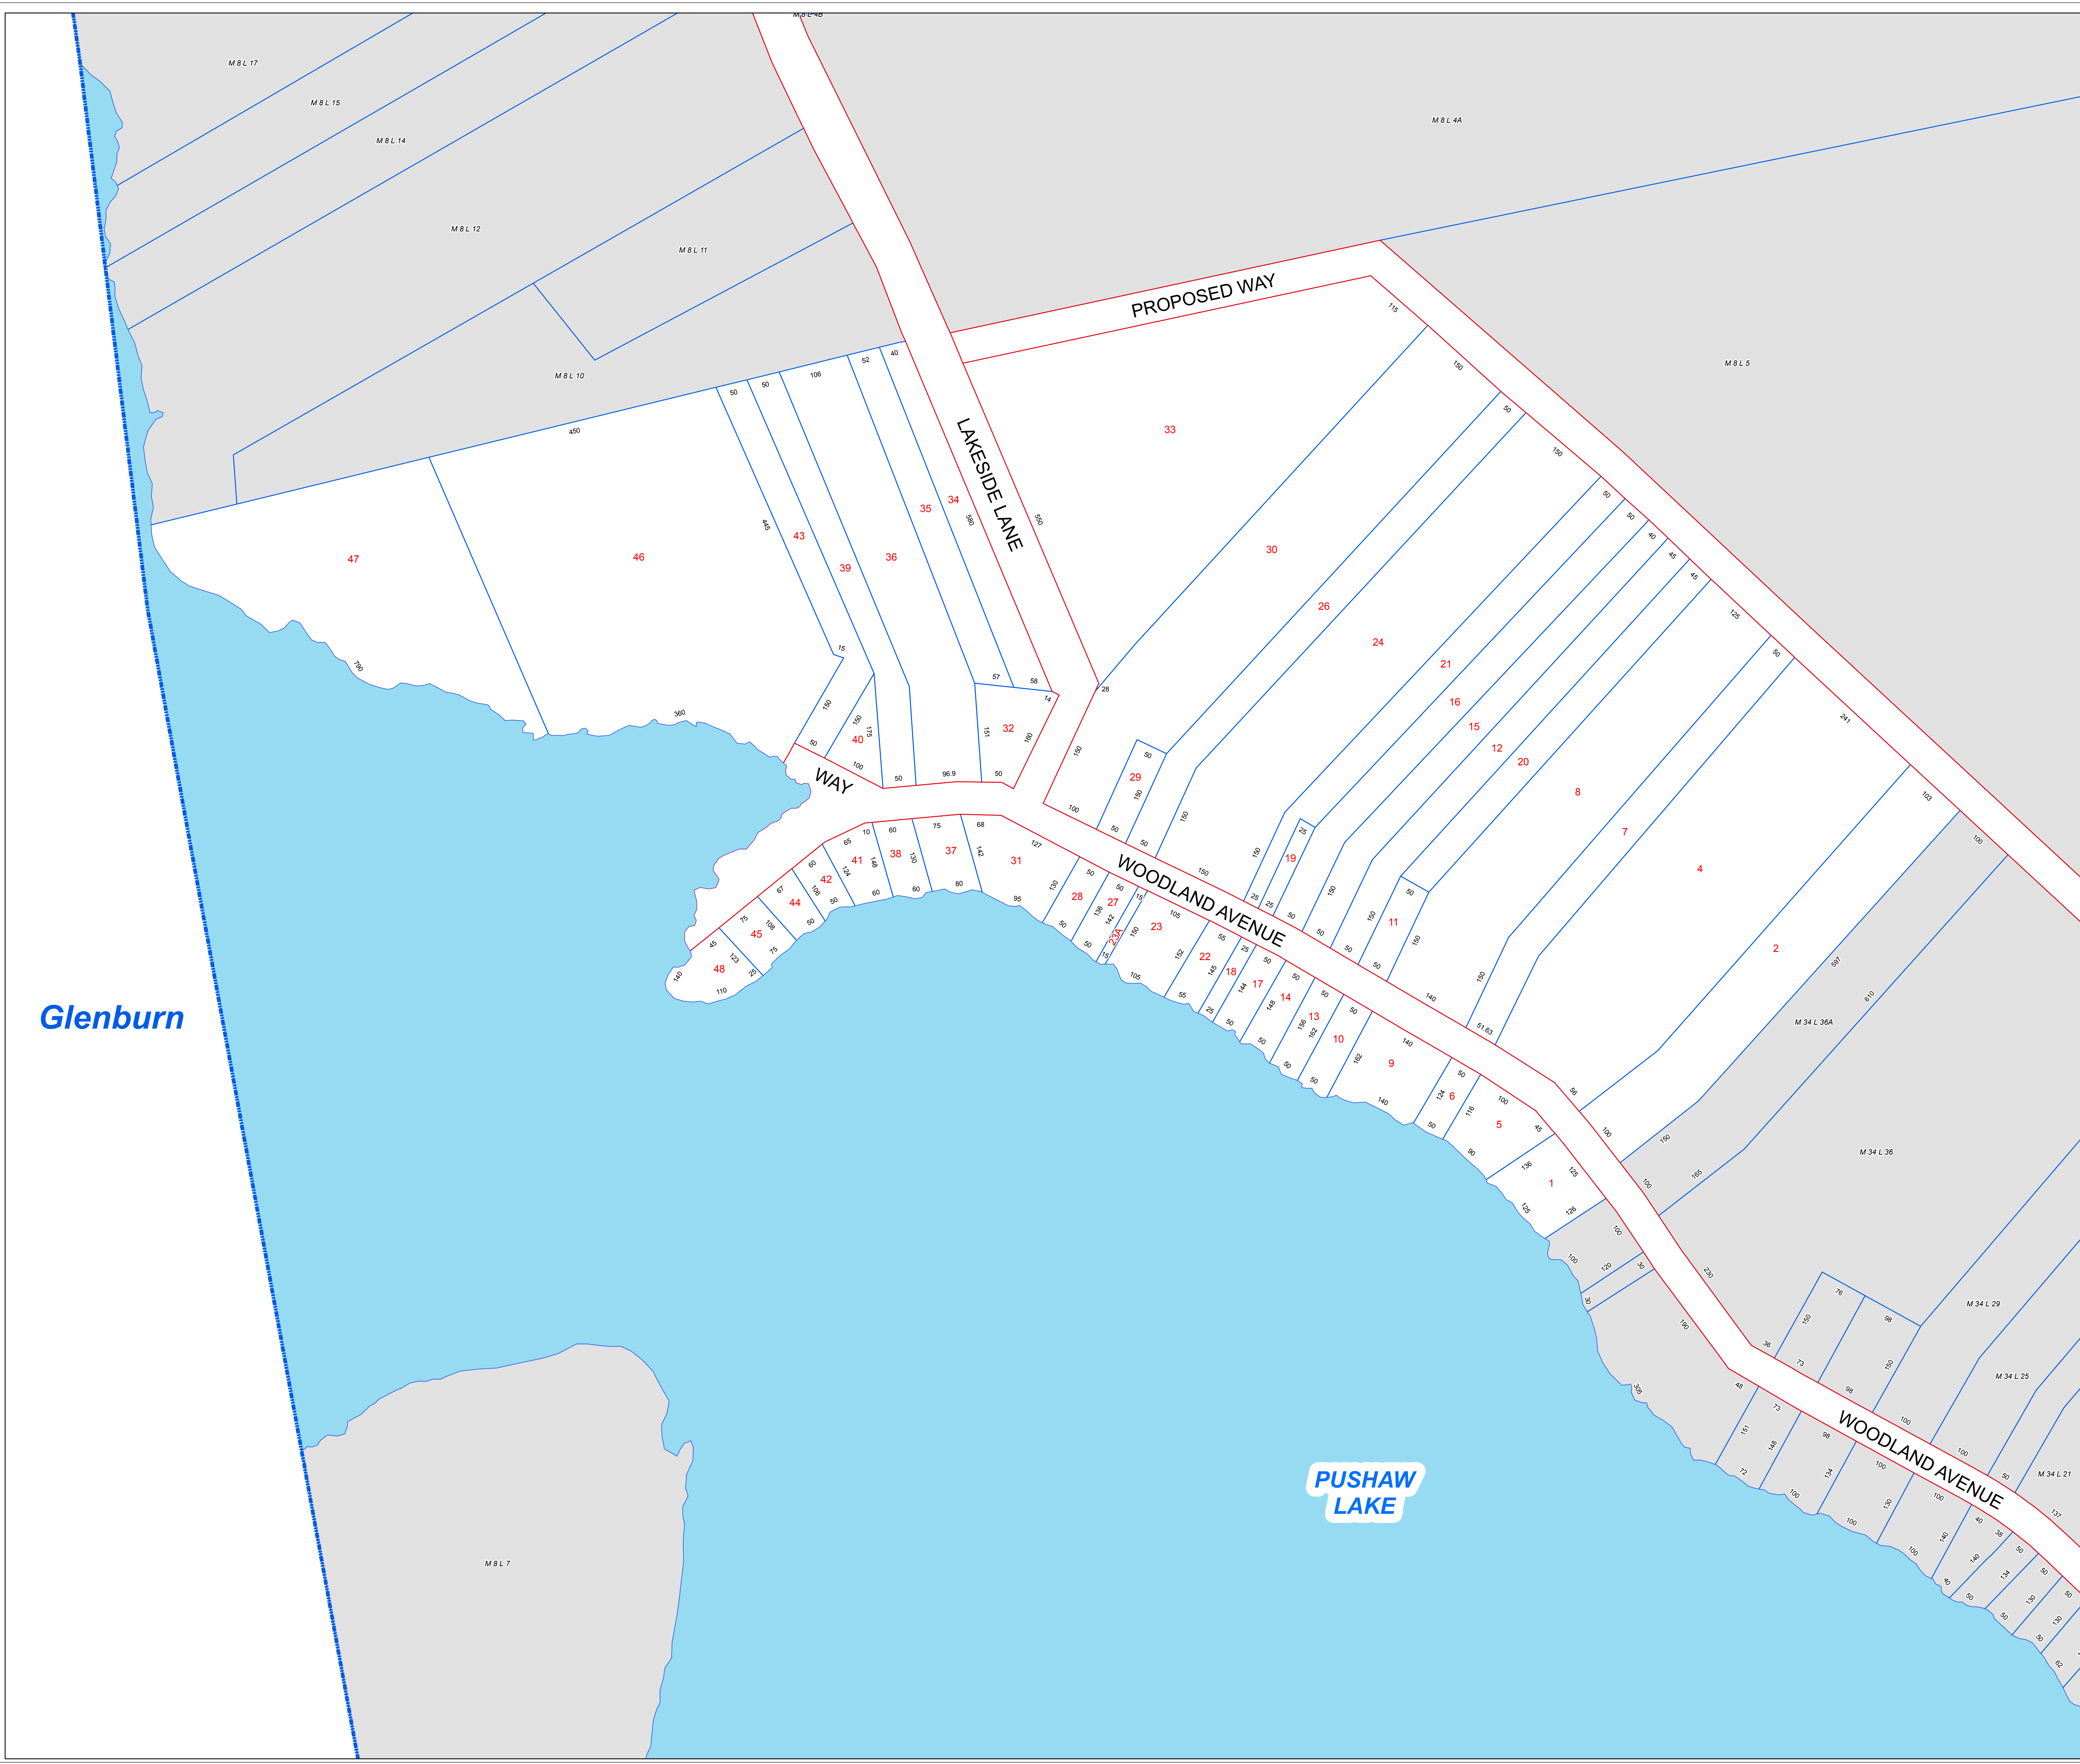

LEGEND

- Parcel
- Easement
- Public Right of Way
- Private Right of Way
- Railroad
- Town Boundary
- Telephone Easement
- Pipeline Easement
- Utility Line
- Stream
- Lake / River
- Parcel Number
- Disjoined Parcel Number
- Street Number
- Dimension

SHEET INDEX

Date of Revisions:

January 1, 2015

Glenburn

PUSHAW
LAKE